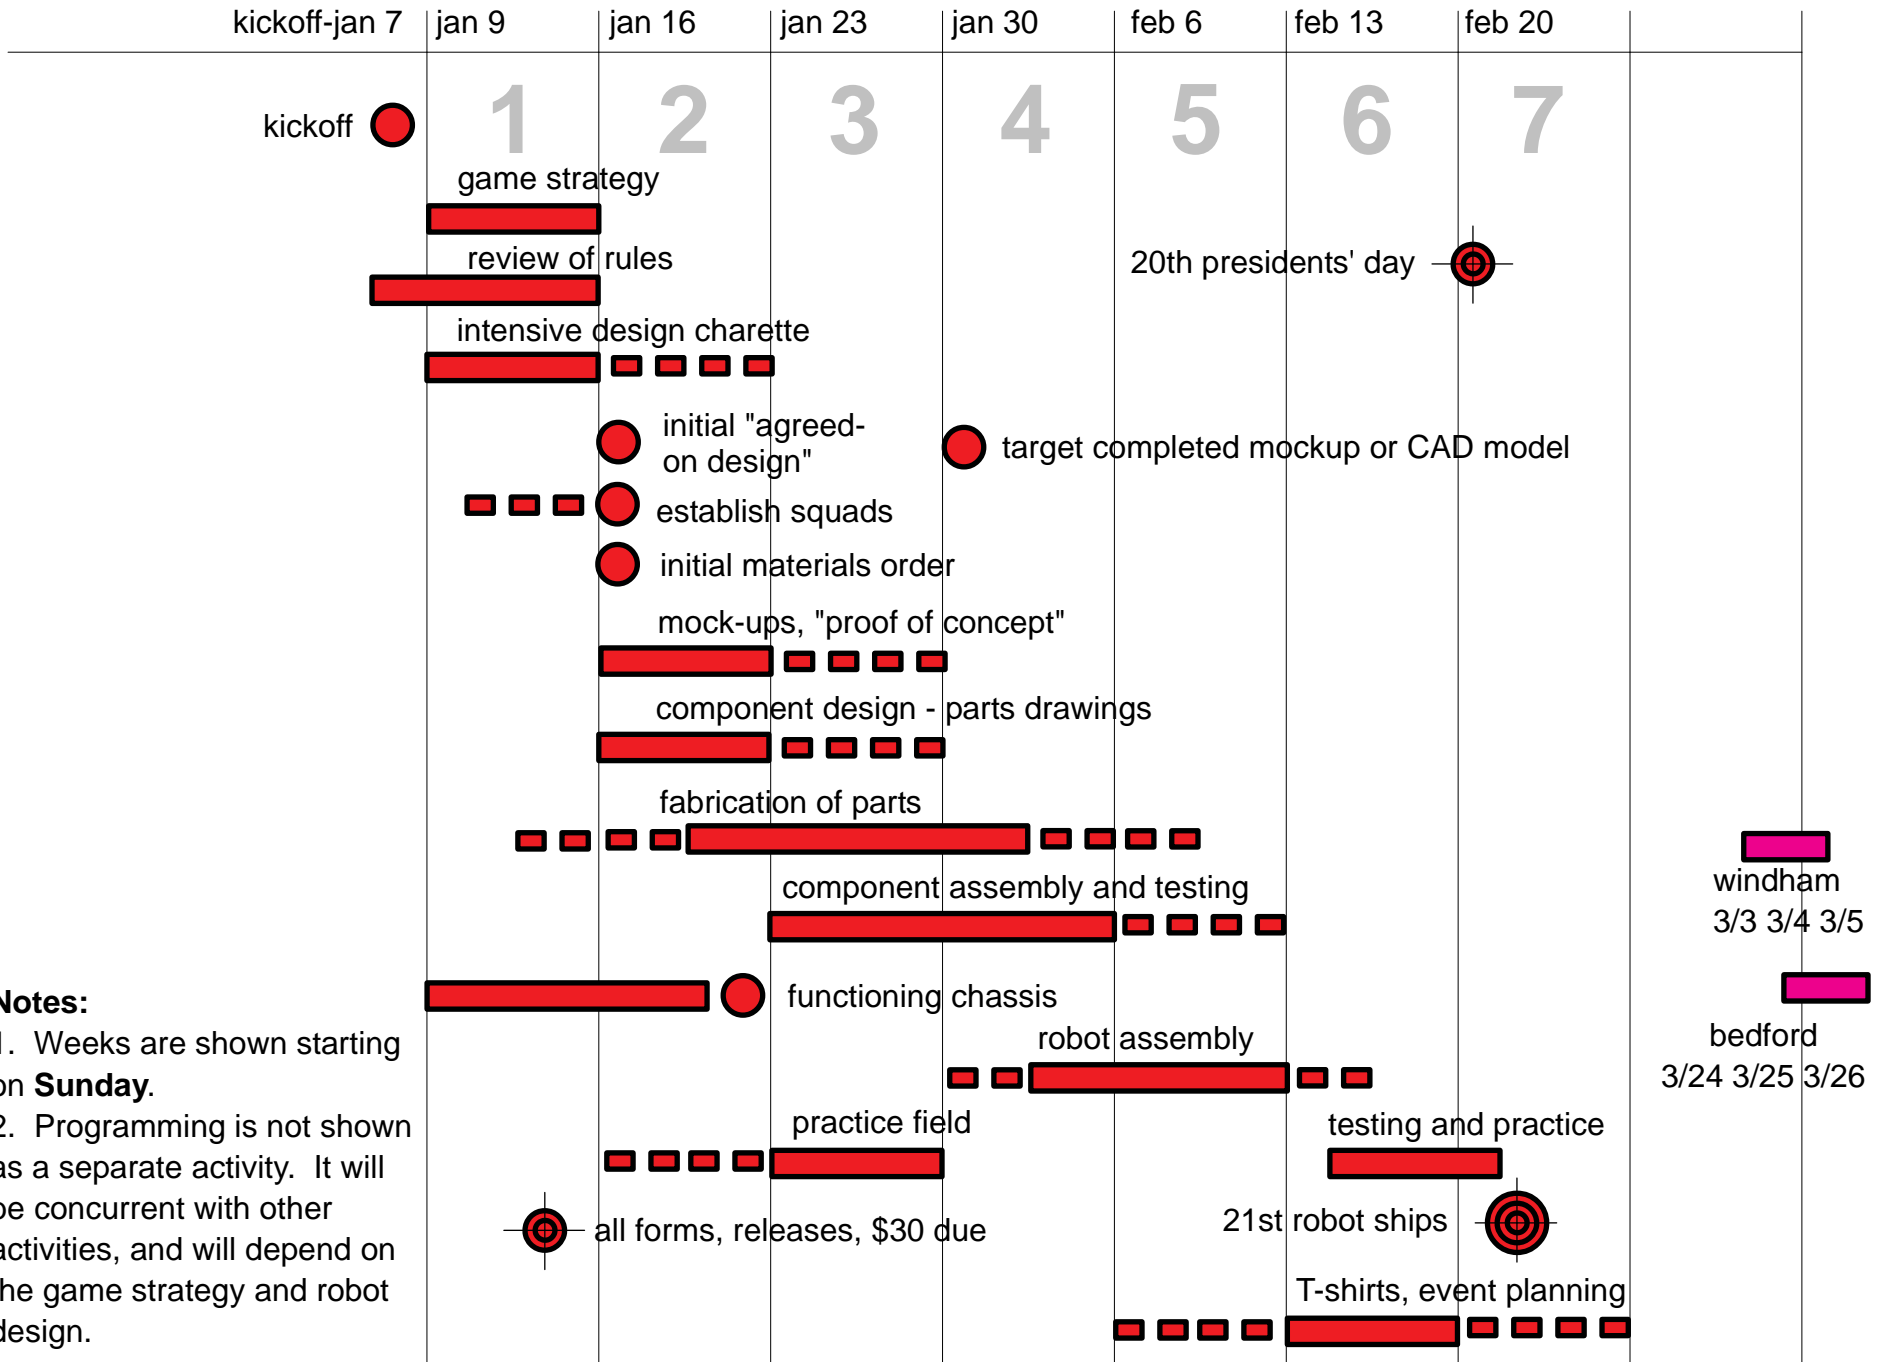

The Green Team 885 - Proposed General Work Schedule - 2017 Build Season

Notes:

1. Weeks are shown starting on **Sunday**.
2. Programming is not shown as a separate activity. It will be concurrent with other activities, and will depend on the game strategy and robot design.